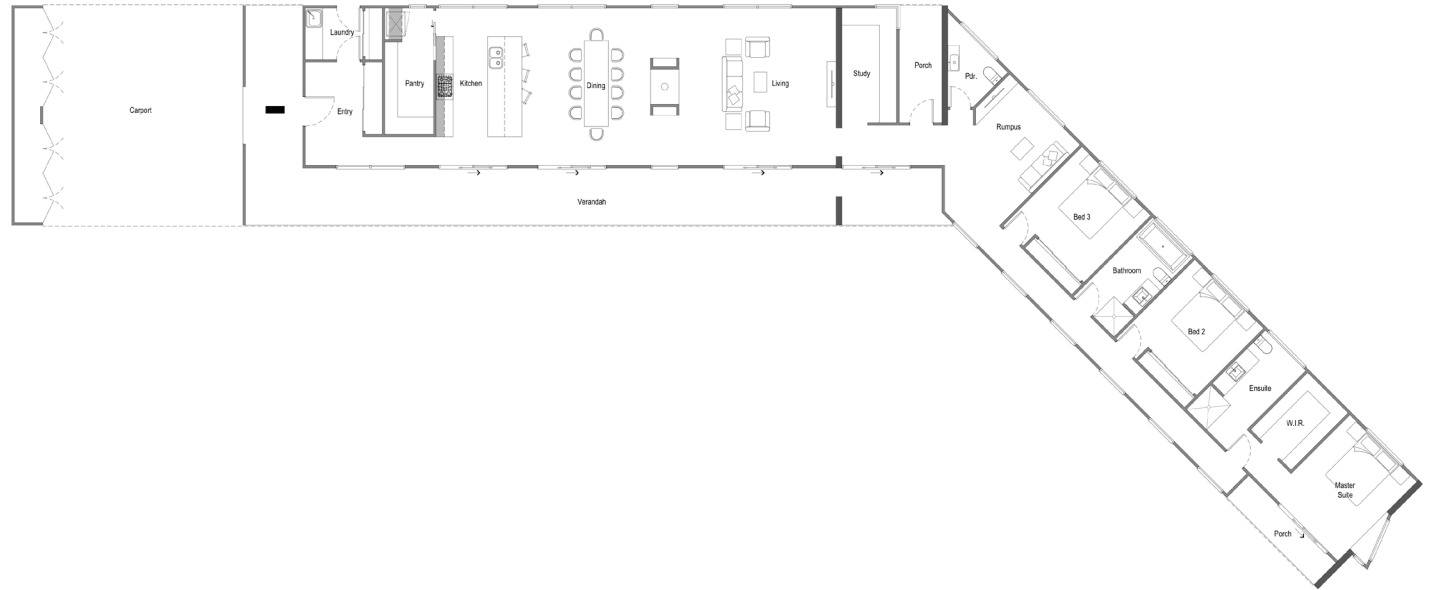

# the offshore

beds 3  
bath 2.5  
carport 2

available in both 3  
and 4 bedrooms \*

living area 226m<sup>2</sup>  
verandah 71m<sup>2</sup>  
carport 62m<sup>2</sup>

1300 358 048

[www.howardwade.com.au](http://www.howardwade.com.au)